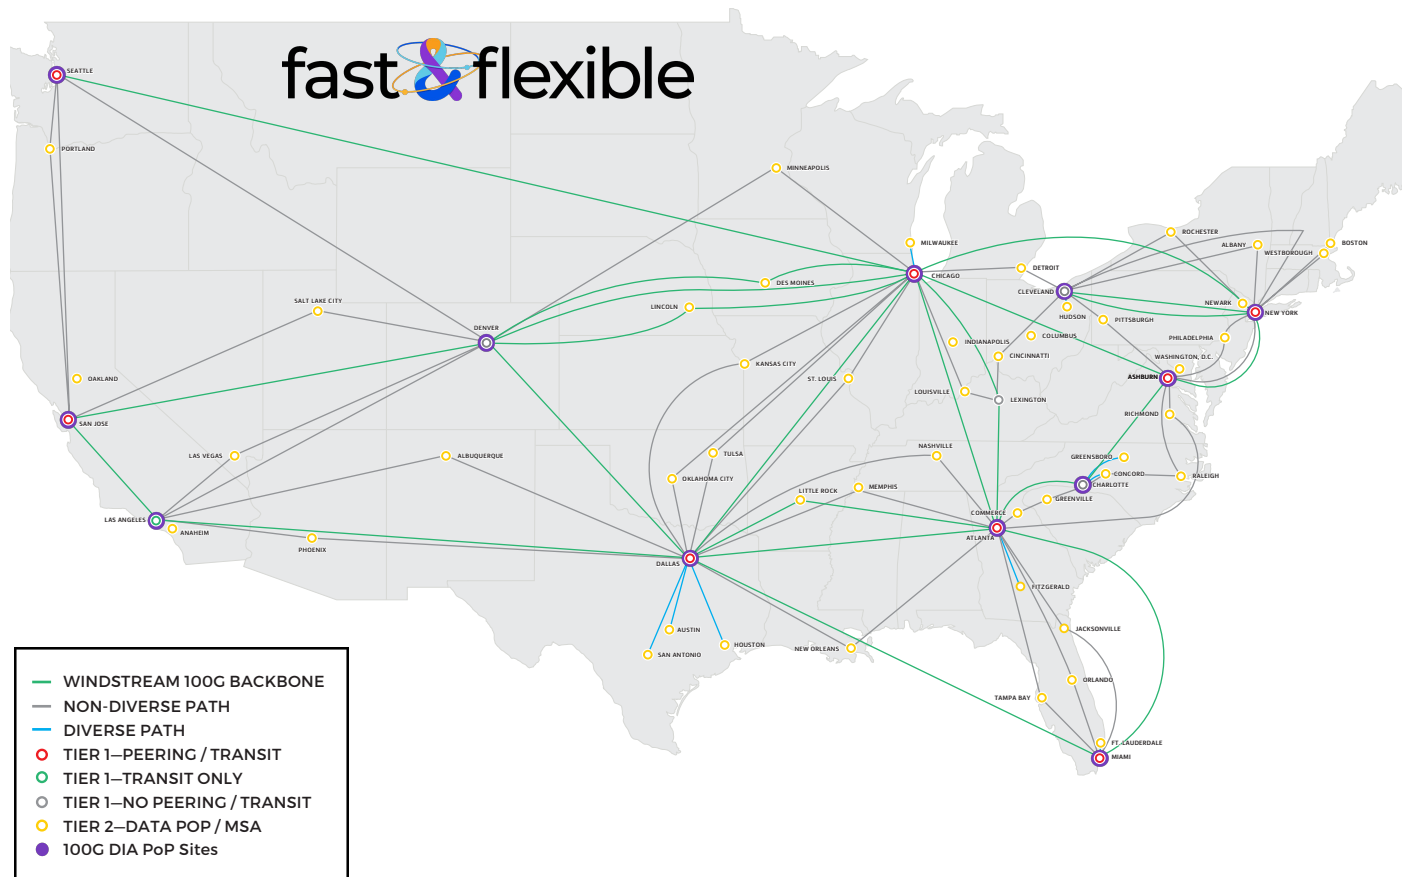

Whether accessing the Internet or cloud networking services, improving widespread collaboration efforts or connecting remote locations across the country - if you need large pipes to connect customer traffic to the rest of the internet, DIA PoP is the solution.

Connection & Support - When & Where You Need It.

- ✓ 60+ PoPs across 29 states
- ✓ PoP based bandwidths from 1Gbps to 100Gbps network
- ✓ Extend and diversify your coverage via our Nationwide fiber optic network
- ✓ Fully support IPv4 and IPv6 domains states
- ✓ Streamlined, secure quoting and ordering portal
- ✓ Fixed or burstable billing
- ✓ BGP routing included with no extra charge

windstream wholesale

WINDSTREAM WHOLESALE IP NETWORK MAP

- WINDSTREAM 100G BACKBONE
- NON-DIVERSE PATH
- DIVERSE PATH
- TIER 1—PEERING / TRANSIT
- TIER 1—TRANSIT ONLY
- TIER 1—NO PEERING / TRANSIT
- TIER 2—DATA POP / MSA
- 100G DIA PoP Sites

WINDSTREAM WHOLESALE 100G DIA PoP Sites

Ashburn, VA
44200 Waxpool Rd

Chicago, IL
427 S. LaSalle St.

Denver, CO
2975 Walnut St.

New York, NY
601 W 26th St.

Atlanta, GA
55 Marietta St. Suite 625

Cleveland, OH
W. Prospect Ave